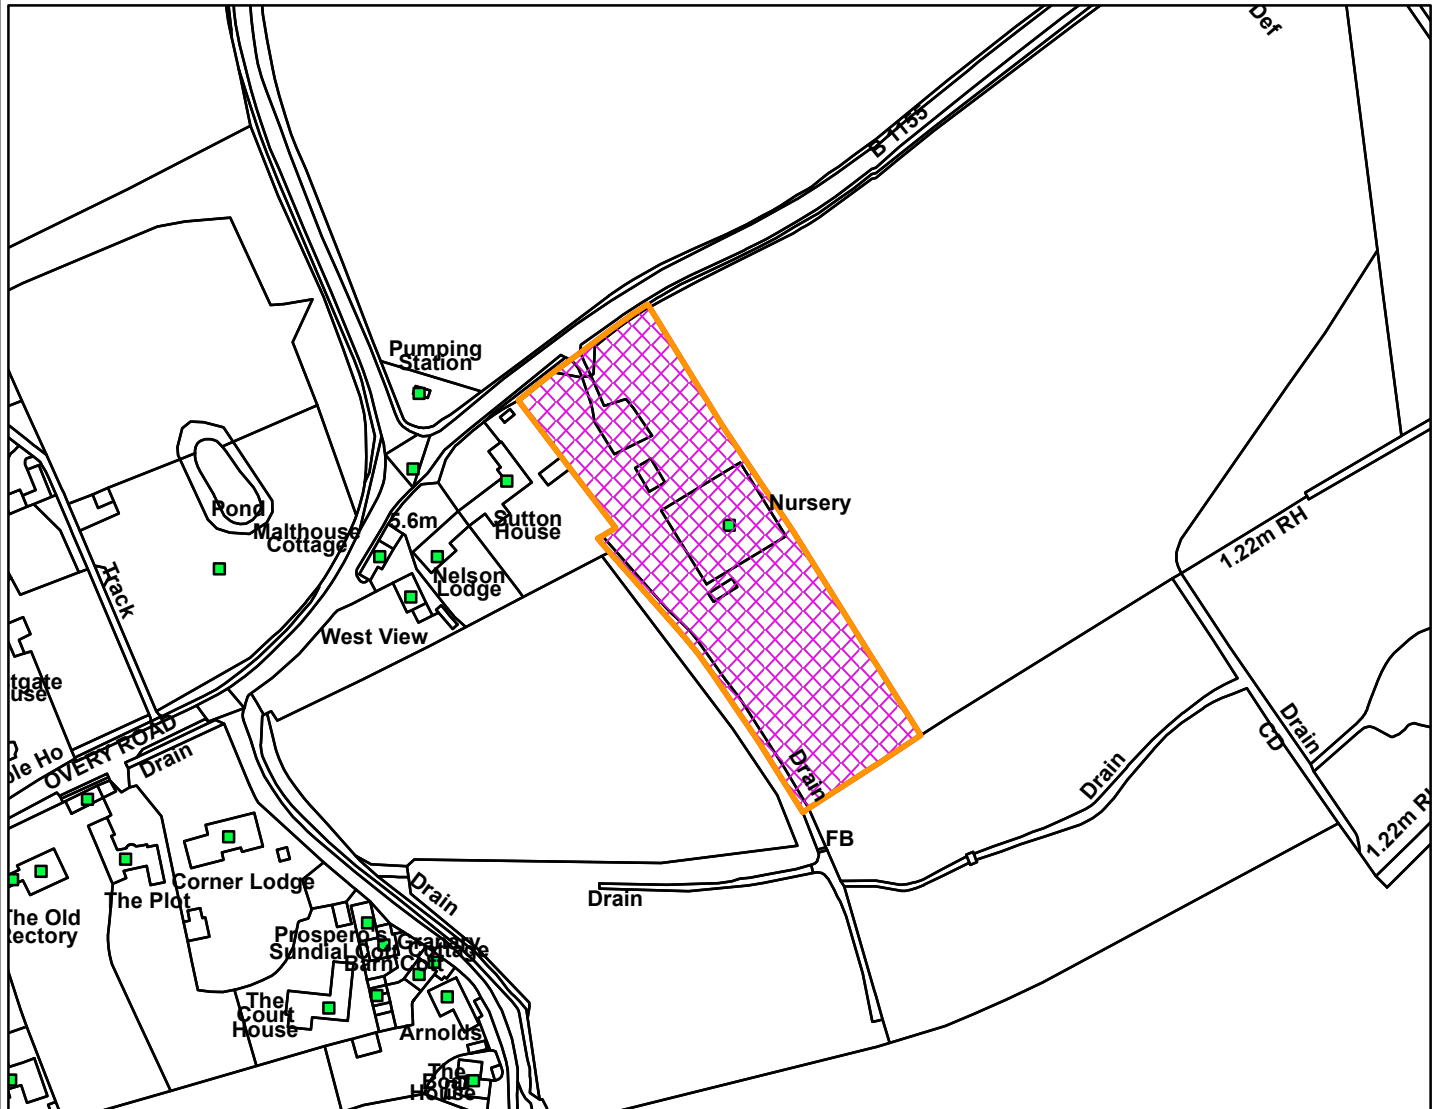

Overy Road Nurseries Overy Road Burnham Market Kings Lynn PE31 8HH

**Legend**

[Empty legend box]

**Scale:** 1:2,500

Reproduced from the Ordnance Survey map with permission of the Controller of His Majesty's Stationery Office © Crown Copyright 2023.

Unauthorised reproduction infringes Crown Copyright and may lead to prosecution or civil proceedings.

Organisation	BCKLWN
Department	Department
Comments	
Date	22/03/2024
MSA Number	0100024314